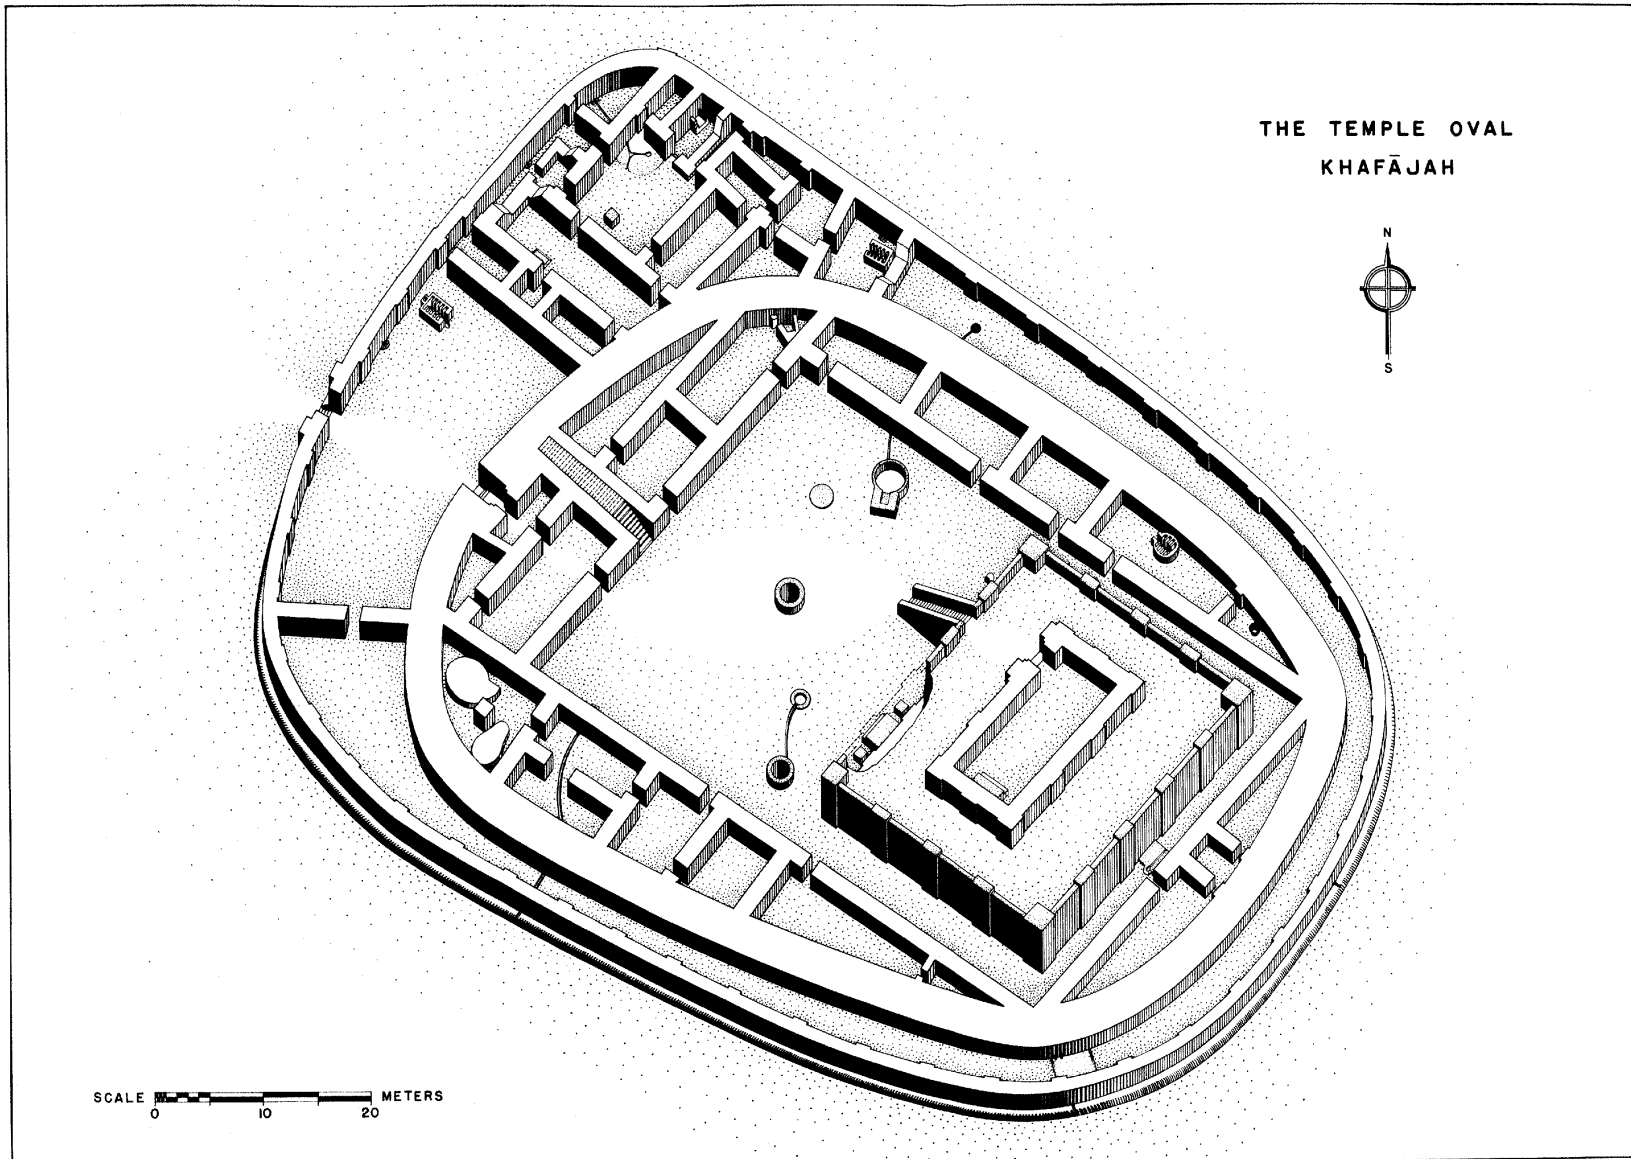

PLAN OF THE TEMPLE OVAL OF THE FIRST BUILDING PERIOD. SCALE, 1:450

ISOMETRIC RESTORATION OF THE TEMPLE OVAL OF THE FIRST BUILDING PERIOD. SCALE, 1:450

RECONSTRUCTED ELEVATIONS AND SECTIONS  
OF  
TEMPLE OVAL  
FIRST BUILDING PERIOD

RECONSTRUCTED ELEVATIONS AND CROSS SECTIONS OF THE TEMPLE OVAL OF THE FIRST BUILDING PERIOD. SCALE, 1:450